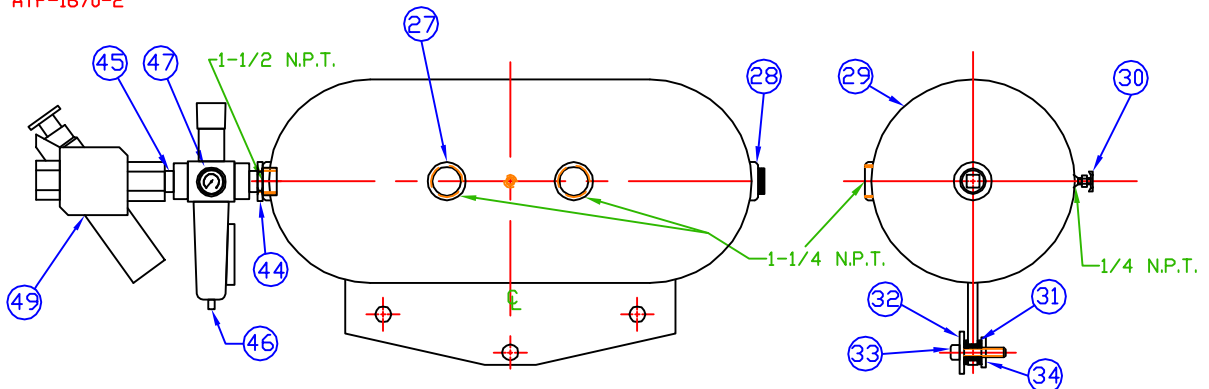

NO.	PART NUMBER	NAME	QTY.
1	ATP-625-11 X 1.25-F	BOLT BED	4
2	ATP-327	POST RETAINER	4
3		BED	1
4A	ATP-066-1	GUIDE POST 24"	4
4B	ATP-066-2	GUIDE POST 30"	4
4C	ATP-066-3	GUIDE POST 27"	4
5	ATP-3125-18 X 3	BOLT BUSHING	32
6	ATP-1905	BUSHINGS	4
7		RAM	1
8	ATP-3125-18-LN	NUT BUSHING	32
9		CROWN	1
10	ATP-150GP-B103	LOCKING COLLAR	4
16	ATP-122	STUD SPRING	4
17	ATP-625-18-LN	NUT SPRING	4
18	ATP-625 ID	WASHER SPRING	4
19A	ATP-9-2048-2	SPRING RED	4
19B	ATP-9-2048-3	SPRING GOLD	4
23	ATP-173	UPSTOP	4
24	ATP-625-18-JN	NUT UPSTOP	4
21	ATP-1815	ADAPT. AIRTUBE	1
22A	ATP-187 (F-8)	AIRTUBE 8" D.D.	1
22B	ATP-188 (F-14)	AIRTUBE 14" D.D.	1
22C	ATP-189 (F-18)	AIRTUBE 18" D.D.	1
25	ATP-RR-200	ADAPT. RET.	1
26	ATP-2-224	O-RING	2
27	ATP-PG12000-01	PIPE PLUG	1
28	ATP-PG15000-01	PIPE PLUG	1
29	ATP-130	TANK	1
30	ATP-DC02000-01	DRAINCOCK	1
31	ATP-CB-1120-3	SHOCK MOUNTS	3
32	ATP-J-2049-62	MOUNT WASHER	3
33	ATP-375-16 X 1.50	BOLT TANK	3
34	ATP-375 ID	BOLT WASHER	3
35	ATP-137	POLY TIP	4
36	ATP-50-13 X 1	BOLT STOP	4
37	ATP-579	STOP HEAD	4
38	ATP-519-1	RAM STOP EXT.	4
39	ATP-519-2	RAM STOP EXT.	4
40	ATP-519-3	RAM STOP EXT.	4
41	ATP-519-4	RAM STOP EXT.	4
42A	ATP-50-13 X 1.5-SSC	SET SCREW STOP	16
42B	ATP-50-13 X 2-SSC	SET SCREW STOP	16
43	ATC-10032-R	AIR VALVES	1
44	ATP-1.50X1.25-HXBS-01	HEX BUSHING	1
45	ATP-NII2002-01	PIPE NIPPLE	3
46	ATC-REG-FIL-01	REGULATOR	1
47	ATC-REG-GAU-01	GAUGE	1
49	ATC-SHU-125-01	SHUT OFF	1
50	ATP-200-100-EXT-01	BASE RAM STOP	4
51	ATP-375-16 X 1.50	BOLT RAM STOP	8

PNEUMATIC PRESS 1.5" GUIDE POST

(For Units Built After Jan-01-2008)

TYPICAL MODELS:

- ATP-870 ATP-1565
- ATP-470 ATP-850
- ATP-2411 ATP-1565-2
- R-4200 ATP-560
- ATP-1545 ATP-610
- ATP-124 ATP-145
- ATP-1545-2 ATP-885
- ATP-550 ATP-1575
- ATP-1550 ATP-1580
- ATP-1550-2 ATP-1670
- ATP-1670-2

TANK ASSEMBLY

ATP-1717 (1.5 Inch Locking Collar)