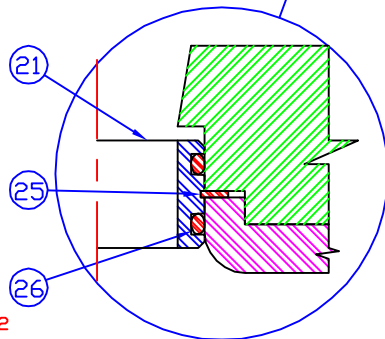

PNEUMATIC PRESS 1.5" GUIDE POST

(For Units Built After Jan-01-2008)

TYPICAL MODELS:

- ATP-870   ATP-1565
- ATP-470   ATP-850
- ATP-2411   ATP-1565-2
- R-4200   ATP-560
- ATP-1545   ATP-610
- ATP-124   ATP-145
- ATP-1545-2   ATP-885
- ATP-550   ATP-1575
- ATP-1550   ATP-1580
- ATP-1550-2   ATP-1670
- ATP-1670-2