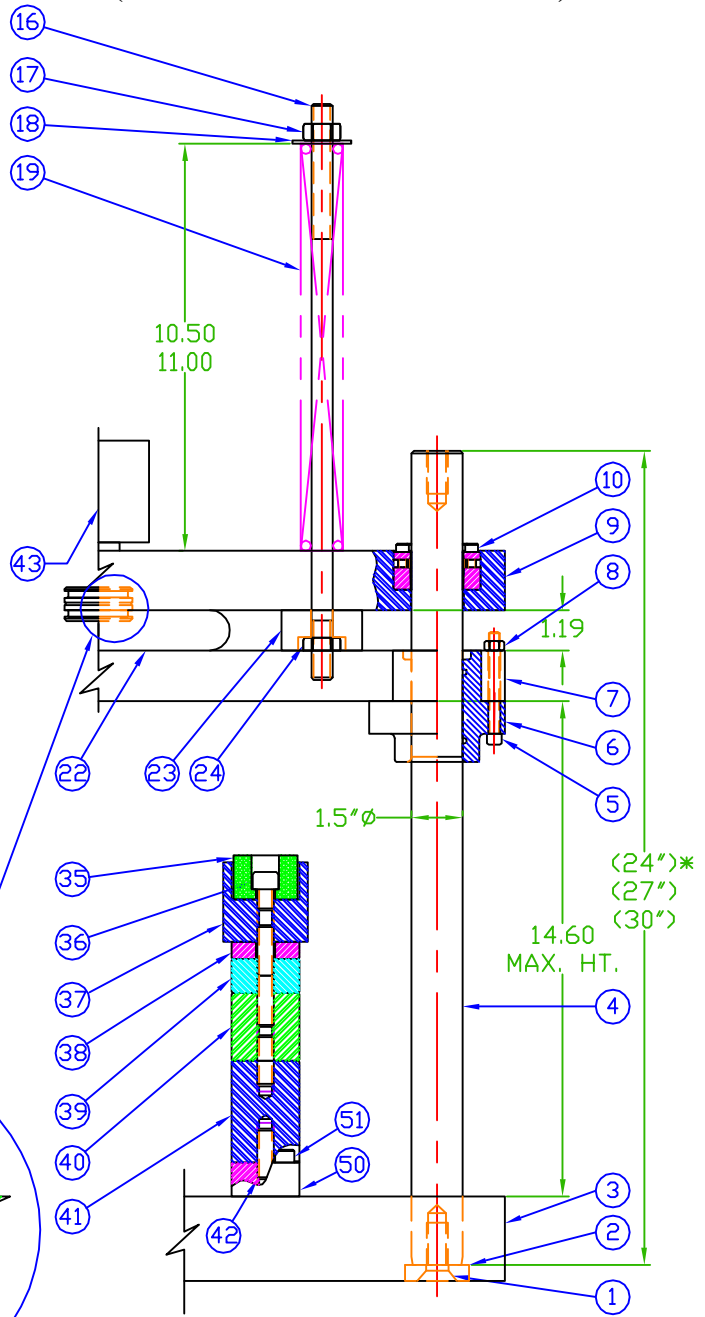

NO.	PART NUMBER	NAME	QTY.
1	ATP-625-11 X 1.25-F	BOLT BED	4
2	ATP-327	POST RETAINER	4
3		BED	1
4A	ATP-066-1	GUIDE POST 24"	4
4B	ATP-066-2	GUIDE POST 30"	4
4C	ATP-066-3	GUIDE POST 27"	4
5	ATP-3125-18 X 3	BOLT BUSHING	32
6	ATP-1905	BUSHINGS	4
7		RAM	1
8	ATP-3125-18-LN	NUT BUSHING	32
9		CROWN	1
10	ATP-150GP-B103	LOCKING COLLAR	4
16	ATP-122	STUD SPRING	4
17	ATP-625-18-LN	NUT SPRING	4
18	ATP-625 ID	WASHER SPRING	4
19A	ATP-9-2048-2	SPRING RED	4
19B	ATP-9-2048-3	SPRING GOLD	4
23	ATP-173	UPSTOP	4
24	ATP-625-18-JN	NUT UPSTOP	4
21	ATP-1815	ADAPT. AIRTUBE	1
22A	ATP-187 (F-8)	AIRTUBE 8" D.D.	1
22B	ATP-188 (F-14)	AIRTUBE 14" D.D.	1
22C	ATP-189 (F-18)	AIRTUBE 18" D.D.	1
25	ATP-RR-200	ADAPT. RET.	1
26	ATP-2-224	O-RING	2
27	ATP-PG12000-01	PIPE PLUG	1
28	ATP-PG15000-01	PIPE PLUG	1
29	ATP-130	TANK	1
30	ATP-DC02000-01	DRAINCOCK	1
31	ATP-CB-1120-3	SHOCK MOUNTS	3
32	ATP-J-2049-62	MOUNT WASHER	3
33	ATP-375-16 X 1.50	BOLT TANK	3
34	ATP-375 ID	BOLT WASHER	3
35	ATP-137	POLY TIP	4
36	ATP-50-13 X 1	BOLT STOP	4
37	ATP-579	STOP HEAD	4
38	ATP-519-1	RAM STOP EXT.	4
39	ATP-519-2	RAM STOP EXT.	4
40	ATP-519-3	RAM STOP EXT.	4
41	ATP-519-4	RAM STOP EXT.	4
42A	ATP-50-13 X 1.5-SSC	SET SCREW STOP	16
42B	ATP-50-13 X 2-SSC	SET SCREW STOP	16
43	ATC-10032-R	AIR VALVES	1
44	ATP-1.50X1.25-HXBS-01	HEX BUSHING	1
45	ATP-NII2002-01	PIPE NIPPLE	3
46	ATC-REG-FIL-01	REGULATOR	1
47	ATC-REG-GAU-01	GAUGE	1
49	ATC-SHU-125-01	SHUT OFF	1
50	ATP-200-100-EXT-01	BASE RAM STOP	4
51	ATP-375-16 X 1.50	BOLT RAM STOP	8

PNEUMATIC PRESS 1.5" GUIDE POST

(For Units Built After Jan-01-2008)

TYPICAL MODELS:

- ATP-870 ATP-1565
- ATP-470 ATP-850
- ATP-2411 ATP-1565-2
- R-4200 ATP-560
- ATP-1545 ATP-610
- ATP-124 ATP-145
- ATP-1545-2 ATP-885
- ATP-550 ATP-1575
- ATP-1550 ATP-1580
- ATP-1550-2 ATP-1670
- ATP-1670-2

TANK ASSEMBLY

ATP-1717 (1.5 Inch Locking Collar)