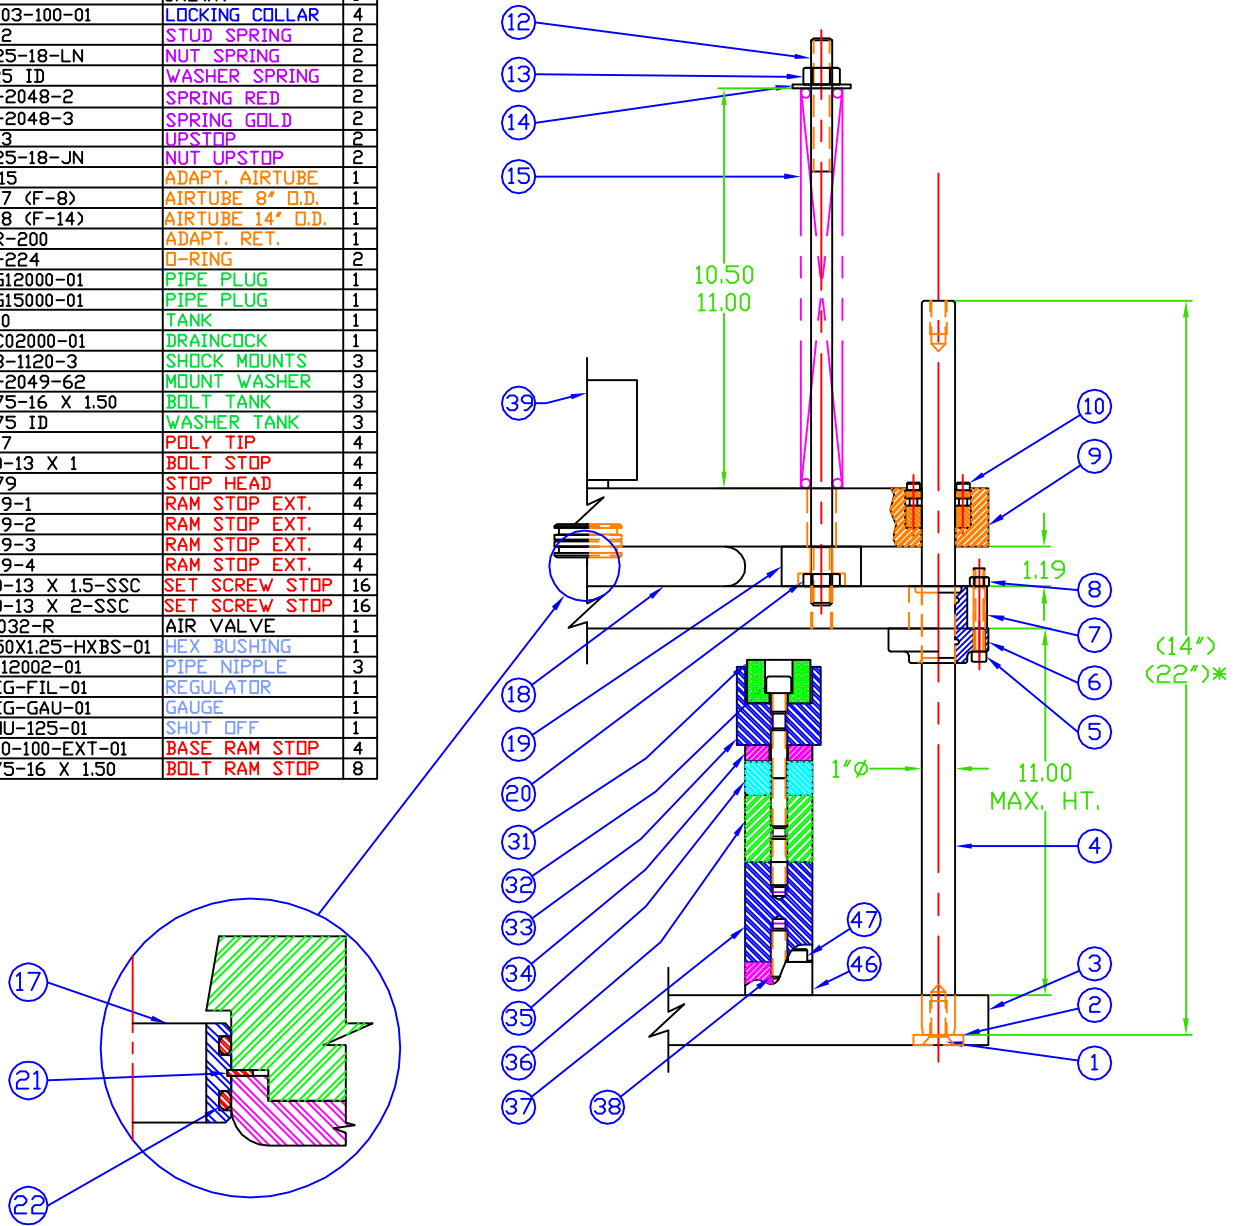

NO.	PART NUMBER	NAME	QTY.
1	ATP-50-13 X 1.50-F	BOLT BED	4
2	ATP-326	POST RETAINER	4
3		BED	1
4A	ATP-067-1	GUIDE POST 14"	4
4B	ATP-067-2	GUIDE POST 22"	4
5	ATP-3125-18 X 3.25	BOLT BUSHING	24
6	ATP-1904	BUSHING	4
7		RAM	1
8	ATP-3125-18-LN	NUT BUSHING	24
9		CROWN	1
10	ATP-B103-100-01	LOCKING COLLAR	4
12	ATP-122	STUD SPRING	2
13	ATP-625-18-LN	NUT SPRING	2
14	ATP-625 ID	WASHER SPRING	2
15A	ATP-9-2048-2	SPRING RED	2
15B	ATP-9-2048-3	SPRING GOLD	2
19	ATP-173	UPSTOP	2
20	ATP-625-18-JN	NUT UPSTOP	2
17	ATP-1815	ADAPT. AIRTUBE	1
18A	ATP-187 (F-8)	AIRTUBE 8" O.D.	1
18B	ATP-188 (F-14)	AIRTUBE 14" O.D.	1
21	ATP-RR-200	ADAPT. RET.	1
22	ATP-2-224	O-RING	2
23	ATP-PG12000-01	PIPE PLUG	1
24	ATP-PG15000-01	PIPE PLUG	1
25	ATP-130	TANK	1
26	ATP-DC02000-01	DRAINCOCK	1
27	ATP-CB-1120-3	SHOCK MOUNTS	3
28	ATP-J-2049-62	MOUNT WASHER	3
29	ATP-375-16 X 1.50	BOLT TANK	3
30	ATP-375 ID	WASHER TANK	3
31	ATP-137	POLY TIP	4
32	ATP-50-13 X 1	BOLT STOP	4
33	ATP-579	STOP HEAD	4
34	ATP-519-1	RAM STOP EXT.	4
35	ATP-519-2	RAM STOP EXT.	4
36	ATP-519-3	RAM STOP EXT.	4
37	ATP-519-4	RAM STOP EXT.	4
38	ATP-50-13 X 1.5-SSC	SET SCREW STOP	16
38	ATP-50-13 X 2-SSC	SET SCREW STOP	16
39	ATC-10032-R	AIR VALVE	1
40	ATP-1.50X1.25-HXBS-01	HEX BUSHING	1
41	ATP-NI12002-01	PIPE NIPPLE	3
42	ATC-REG-FIL-01	REGULATOR	1
43	ATC-REG-GAU-01	GAUGE	1
45	ATC-SHU-125-01	SHUT OFF	1
46	ATP-200-100-EXT-01	BASE RAM STOP	4
47	ATP-375-16 X 1.50	BOLT RAM STOP	8

PNEUMATIC PRESS 1" GUIDE POST

(For Units Built After Jan-01-2008)

TYPICAL MODELS:

- ATP-638 ATP-1535
- ATP-125 ATP-1540
- ATP-500 ATP-1555
- ATP-2510 ATP-1560
- ATP-1520 R-4000
- ATP-1525 R-4100
- ATP-1530

TANK ASSEMBLY

ATP-1716 (1 Inch Locking Collar)