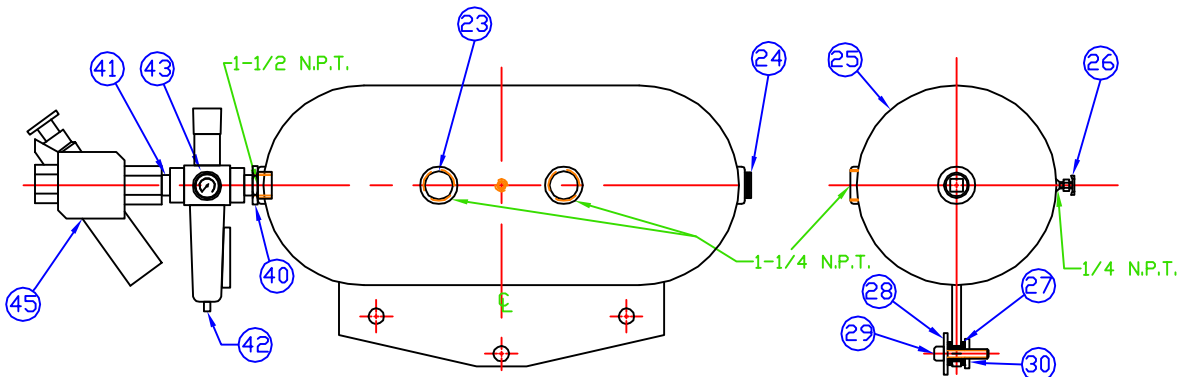

NO.	PART NUMBER	NAME	QTY.
1	ATP-50-13 X 1.50-F	BOLT BED	4
2	ATP-326	POST RETAINER	4
3		BED	1
4A	ATP-067-1	GUIDE POST 14"	4
4B	ATP-067-2	GUIDE POST 22"	4
5	ATP-3125-18 X 3.25	BOLT BUSHING	24
6	ATP-1904	BUSHING	4
7		RAM	1
8	ATP-3125-18-LN	NUT BUSHING	24
9		CROWN	1
10	ATP-B103-100-01	LOCKING COLLAR	4
12	ATP-122	STUD SPRING	2
13	ATP-625-18-LN	NUT SPRING	2
14	ATP-625 ID	WASHER SPRING	2
15A	ATP-9-2048-2	SPRING RED	2
15B	ATP-9-2048-3	SPRING GOLD	2
19	ATP-173	UPSTOP	2
20	ATP-625-18-JN	NUT UPSTOP	2
17	ATP-1815	ADAPT. AIRTUBE	1
18A	ATP-187 (F-8)	AIRTUBE 8" O.D.	1
18B	ATP-188 (F-14)	AIRTUBE 14" O.D.	1
21	ATP-RR-200	ADAPT. RET.	1
22	ATP-2-224	O-RING	2
23	ATP-PG12000-01	PIPE PLUG	1
24	ATP-PG15000-01	PIPE PLUG	1
25	ATP-130	TANK	1
26	ATP-DC02000-01	DRAINCOCK	1
27	ATP-CB-1120-3	SHOCK MOUNTS	3
28	ATP-J-2049-62	MOUNT WASHER	3
29	ATP-375-16 X 1.50	BOLT TANK	3
30	ATP-375 ID	WASHER TANK	3
31	ATP-137	POLY TIP	4
32	ATP-50-13 X 1	BOLT STOP	4
33	ATP-579	STOP HEAD	4
34	ATP-519-1	RAM STOP EXT.	4
35	ATP-519-2	RAM STOP EXT.	4
36	ATP-519-3	RAM STOP EXT.	4
37	ATP-519-4	RAM STOP EXT.	4
38	ATP-50-13 X 1.5-SSC	SET SCREW STOP	16
38	ATP-50-13 X 2-SSC	SET SCREW STOP	16
39	ATC-10032-R	AIR VALVE	1
40	ATP-1.50X1.25-HXBS-01	HEX BUSHING	1
41	ATP-NI12002-01	PIPE NIPPLE	3
42	ATC-REG-FIL-01	REGULATOR	1
43	ATC-REG-GAU-01	GAUGE	1
45	ATC-SHU-125-01	SHUT OFF	1
46	ATP-200-100-EXT-01	BASE RAM STOP	4
47	ATP-375-16 X 1.50	BOLT RAM STOP	8

PNEUMATIC PRESS 1" GUIDE POST

(For Units Built After Jan-01-2008)

TYPICAL MODELS:

- ATP-638 ATP-1535
- ATP-125 ATP-1540
- ATP-500 ATP-1555
- ATP-2510 ATP-1560
- ATP-1520 R-4000
- ATP-1525 R-4100
- ATP-1530

TANK ASSEMBLY

ATP-1716 (1 Inch Locking Collar)