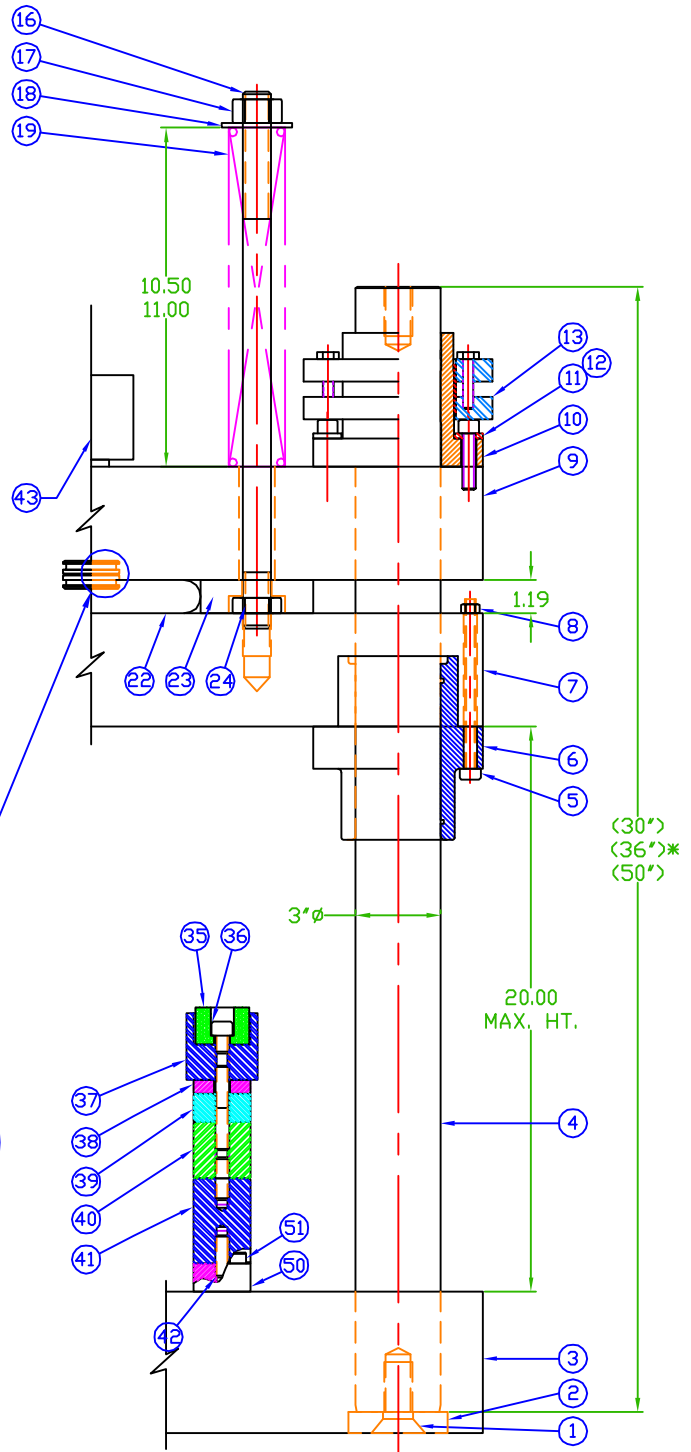

PNEUMATIC PRESS 3" GUIDE POST

(For Units Built After Jan-01-2008)