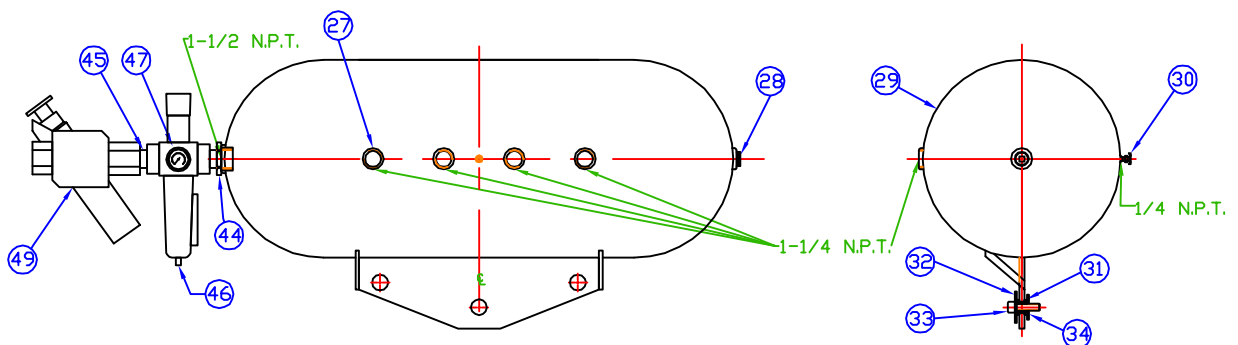

NO.	PART NUMBER	NAME	QTY.
1	ATP-1-8 X 2,50-H	BOLT BED	4
2	ATP-330	POST RETAINER	4
3		BED	1
4A	ATP-062-1	GUIDE POST 30"	4
4B	ATP-062-2	GUIDE POST 36"	4
4C	ATP-062-3	GUIDE POST 50"	4
5	ATP-4375-14 X 5	BOLT BUSHING	32
6	ATP-1908	BUSHING	4
7		RAM	1
8	ATP-4375-14-LN	NUT BUSHING	32
9		CROWN	1
10	ATP-264-3-01	POSITIONER	4
11	ATP-50 ID-2	WASHER	48
12	ATP-50-13 X 2	SHCS	48
13	ATP-SD100-30HD	SHRINK DISC	4
16	ATP-120	STUDS SPRING	31
17	ATP-1-14-LN	NUT SPRING	31
18	ATP-1 ID	WASHER SPRING	31
19A	ATP-9-3248-2	SPRING RED	31
19B	ATP-9-3248-3	SPRING GOLD	31
23	ATP-171	UPSTOP	31
24	ATP-1-14-JN	NUT STOP	31
21	ATP-1815	ADAPT. AIRTUBE	4
22A	ATP-188 (F-14)	AIRTUBE 14" O.D.	4
22B	ATP-189 (F-18)	AIRTUBE 18" O.D.	4
22C	ATP-190 (F-24)	AIRTUBE 24" O.D.	4
22D	ATP-191 (F-30)	AIRTUBE 30" O.D.	4
25	ATP-RR-200	ADAPT. RET.	4
26	ATP-2-224	O-RING	8
27	ATP-PG12000-01	PIPE PLUG	1
28	ATP-PG15000-01	PIPE PLUG	1
29	ATP-629 (293)	TANK	1
30	ATP-DC02000-01	DRAINCOCK	1
31	ATP-CB-1121-2	SHOCK MOUNT	3
32	ATP-J-2049-64	MOUNT WASHER	3
33	ATP-50-13 X 2	BOLT TANK	3
34	ATP-50 ID	WASHER TANK	3
35	ATP-052	POLY TIP	4
36	ATP-625-SBX50X50-13	SHLD. BOLT	4
37	ATP-649	STOP HEAD	4
38	ATP-519-1	RAM STOP EXT.	4
39	ATP-519-2	RAM STOP EXT.	4
40	ATP-519-3	RAM STOP EXT.	4
41	ATP-519-4	RAM STOP EXT.	4
42A	ATP-50-13 X 1.5-SSC	SET SCREW STOP	16
42B	ATP-50-13 X 2-SSC	SET SCREW STOP	16
43	ATC-10032-R	AIR VALVE	4
44	ATP-1.50X1.25-HXBS-01	HEX BUSHING	1
45	ATP-NI12002-01	PIPE NIPPLE	3
46	ATC-REG-FIL-01	REGULATOR	1
47	ATC-REG-GAU-01	GAUGE	1
49	ATC-SHU-125-01	SHUT OFF	1
50	ATP-200-100-EXT-01	BASE RAM STOP	4
51	ATP-375-16 X 1.50	BOLT RAM STOP	8

TANK ASSEMBLY

ATP-1720 (3 Inch Shrink Disc)