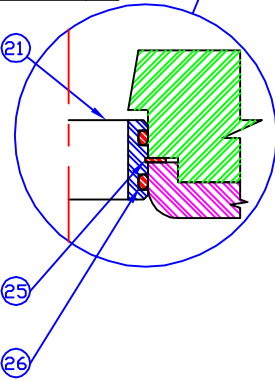

TYPICAL MODELS:

ATP-1090	ATP-810	ATP-1075
ATP-128	ATP-6345	ATP-1080
ATP-479	ATP-454	R-4700
ATP-528	ATP-8427	ATP-1085
ATP-6420	ATP-7433	ATP-6540
ATP-430	ATP-5555	ATP-9500A
ATP-354	ATP-1050	ATP-9996
ATP-9520	ATP-1055	
ATP-950	ATP-1060	
ATP-5941	R-4500	
ATP-1655	ATP-1020	
ATP-5945	ATP-1030	
ATP-6242	ATP-1040	
ATP-1665	ATP-1070	
ATP-7051	R-4600