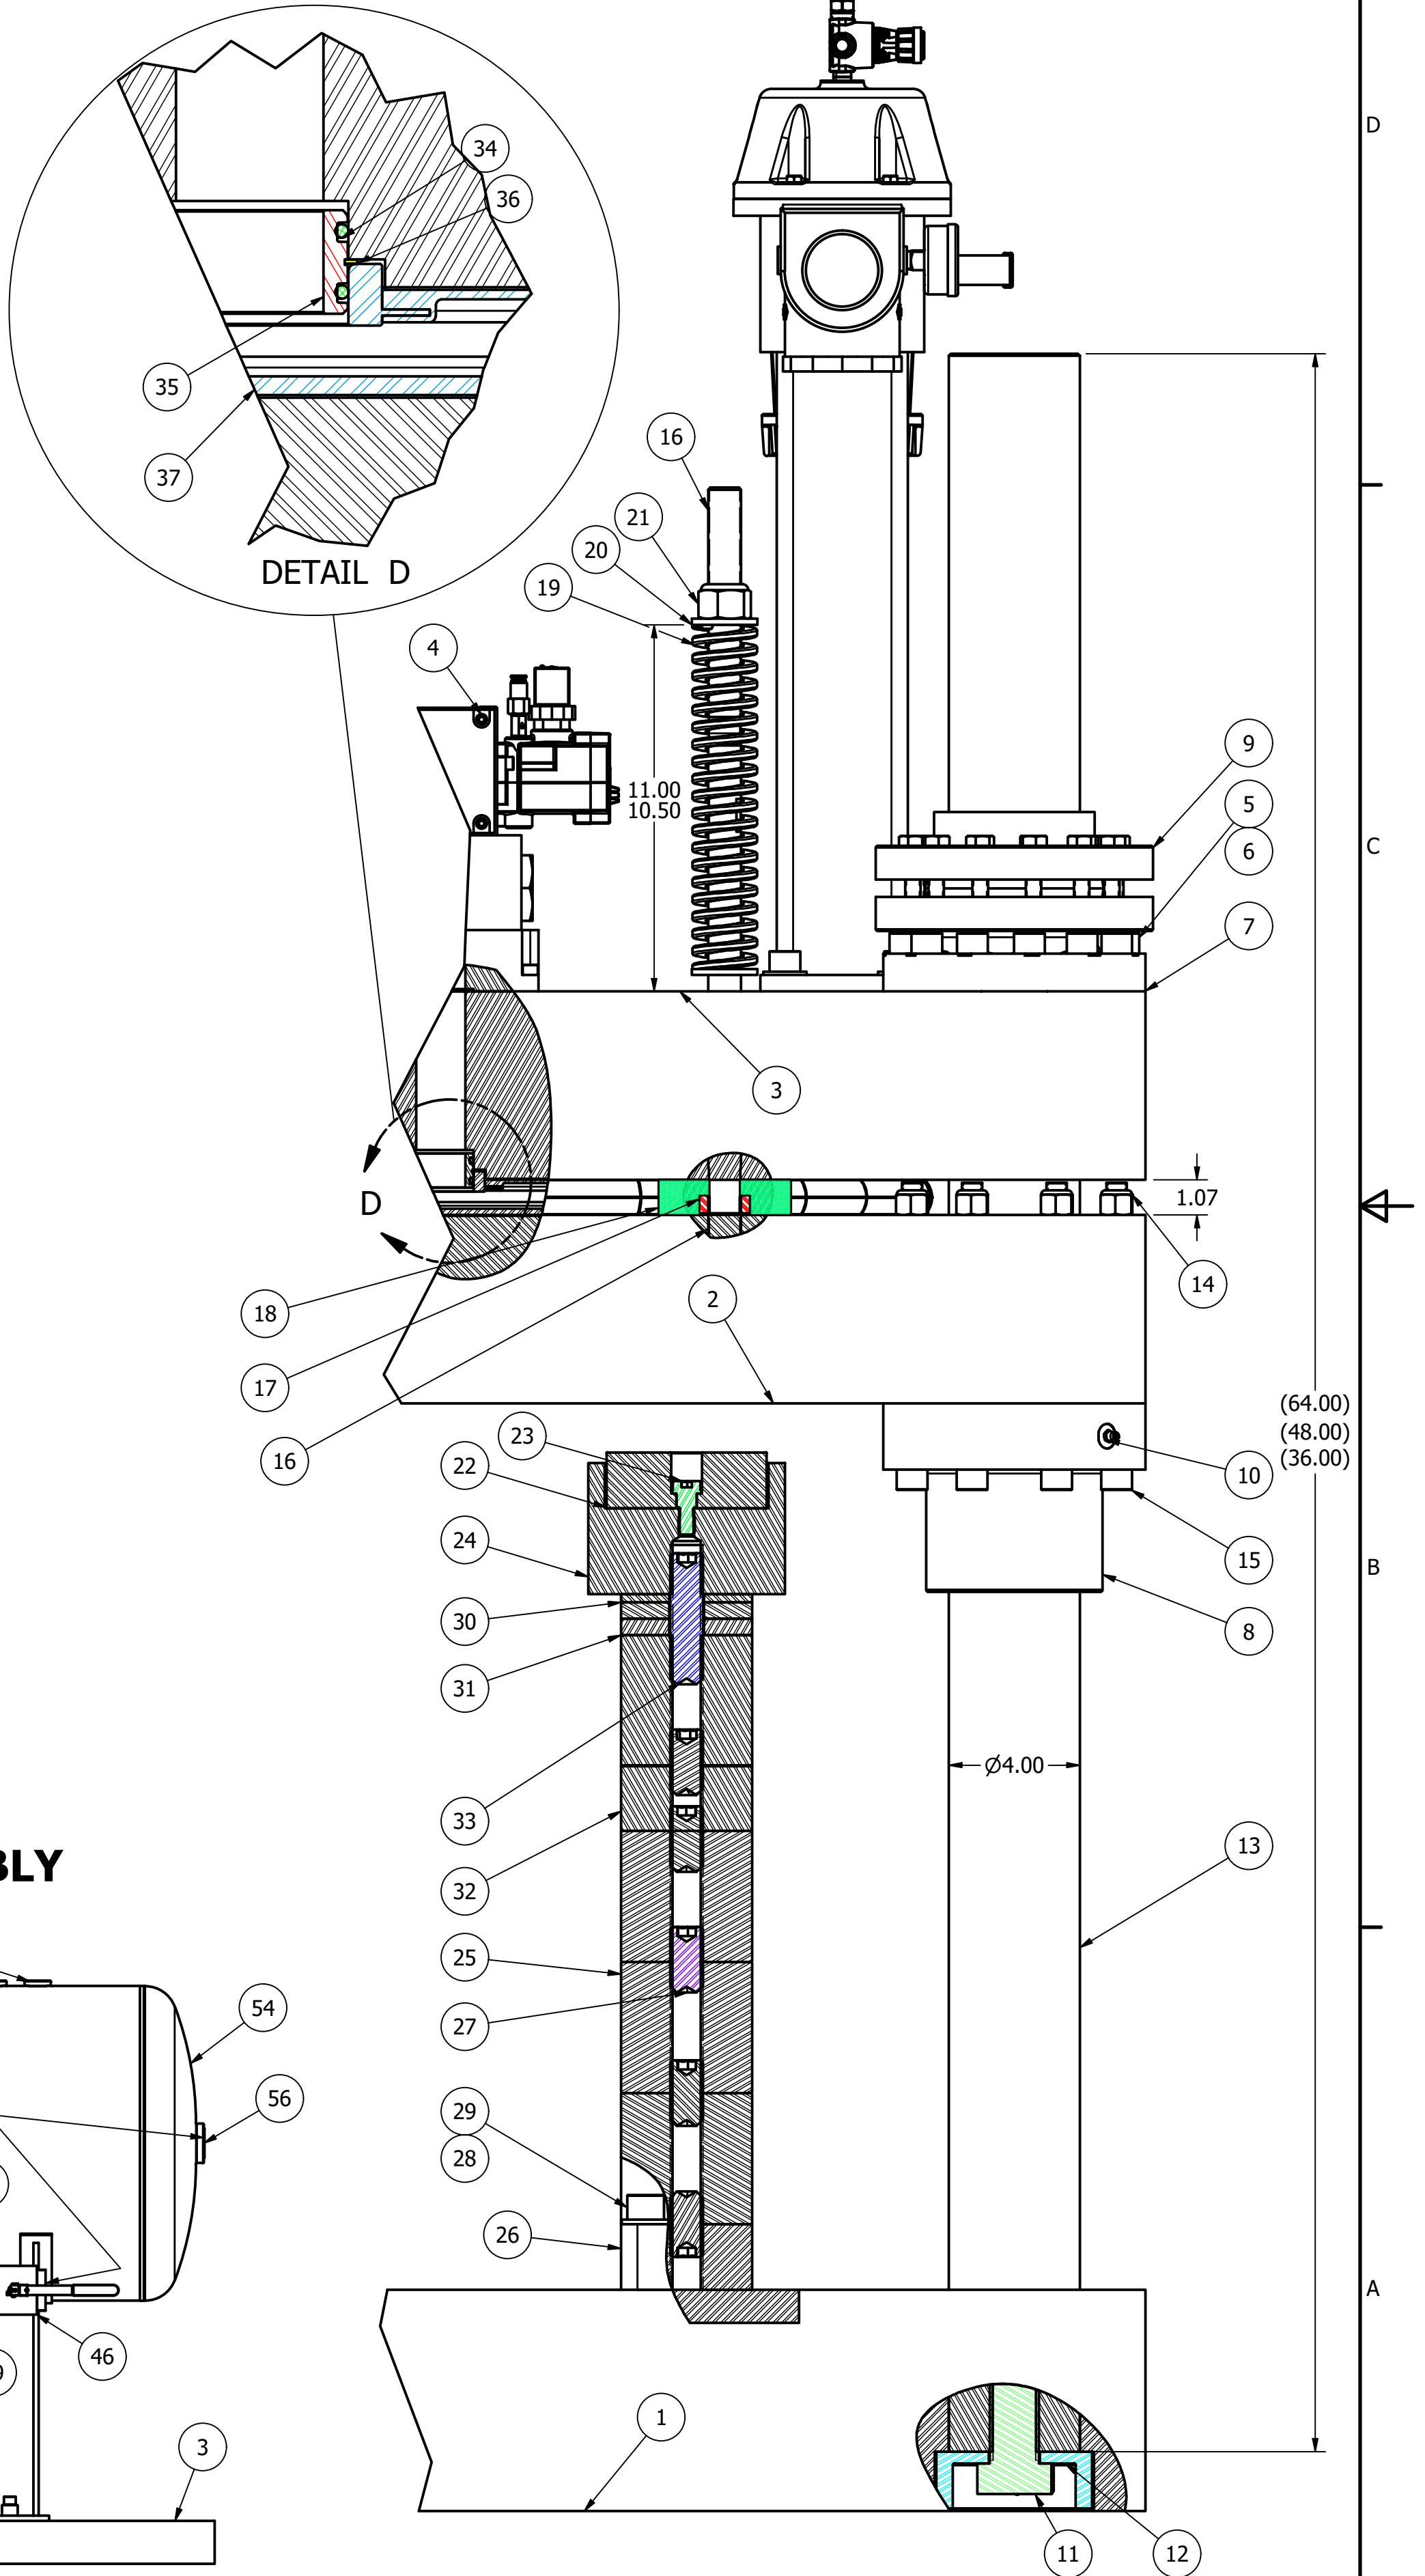

PNEUMATIC PRESS 4" GUIDE POST

(For Units Built After Jan-01-2008)